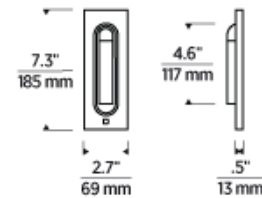

PRODUCT FEATURES

- "Head pivots 90° to direct the light exactly where it is needed "
- Integrated push switch dimmer
- Perfect in a bedroom or wherever additional illumination is required
- The LED Driver is housed within the junction box. (L. 2.68" | W. 1.57" | H. 0.87")
- Head can pivot left and right 60°
- This fixture should not be used with a standard wall switch or dimmer.

SLTS678 _____

JOB NAME _____

NOTES _____

SPECIFICATIONS

PRIMARY MATERIAL	Steel Or Brass
SHADE MATERIAL	
NET WEIGHT	2.5 lbs
HEIGHT	7.3in
WIDTH	0.9in
LENGTH	2.7in
MIN. EXTENSION FROM WALL	0.9in
UP LIGHT / DOWN LIGHT / BOTH?	
WET LISTED	
DAMP LISTED	
DRY LISTED	
UP / DOWN	
HORIZONTAL / VERTICAL	
WALL / CEILING MOUNT	
GENERAL LISTING	ETL Listed
ADA COMPLIANT	
INCLUDES	

LAMPING SPECIFICATIONS

	LED LAMP	INTEGRATED LED	NON LED	NO LAMP
DELIVERED LUMENS		420		
WATTS		8		
MAX WATTAGE PER BULB		8W		
		120V Integrated 3-Step Touch Dimmer		
CCT		2700K		
CRI		90 CRI		
LED LIFETIME				
L70		>50,000		
AVERAGE BULB HOURS				
FIELD SERVICEABLE LED				
LAMP BASE		Dedicated LED		
LAMP SHAPE		Dedicated LED		
LAMP INCLUDED?		True		
WARRANTY**		5 Years		