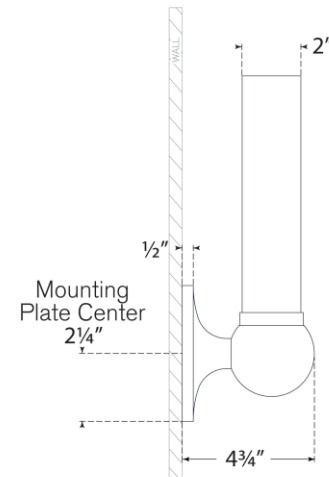

TEAR SHEET

Jeffery Small Bath Sconce

Item # TOB 2775BZ-WG

Designer: Thomas O'Brien

Height: 11.5"

Width: 4.5"

Extension: 4.75"

Backplate: 4.5" Round

Finishes: BZ, HAB, PN

Glass Options: WG

Socket: Dedicated LED

Wattage: 6w (500lm)

Weight: 4 Pounds

Note: UL Only

Top View

Side View

Front View