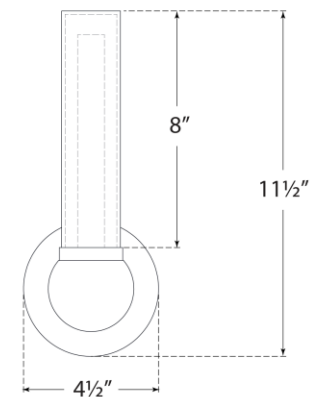

TEAR SHEET

Jeffery Small Bath Sconce

Item # TOB 2775BZ-WG

Designer: Thomas O'Brien

Height: 11.5"

Width: 4.5"

Extension: 4.75"

Backplate: 4.5" Round

Finishes: BZ, HAB, PN

Glass Options: WG

Socket: Dedicated LED

Wattage: 6w (500lm)

Weight: 4 Pounds

Note: UL Only

Top View

Side View