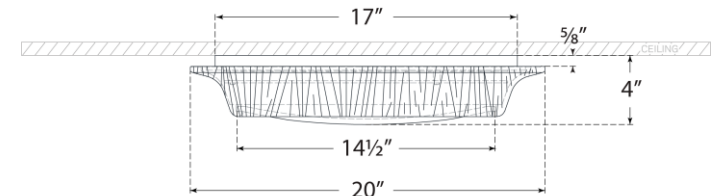

## Utopia Large Flush Mount

Item # KW 4033G-SWG

Designer: Kelly Wearstler

Height: 4"

Width: 20"

Canopy: 17" Round

Finishes: AI, G, PN, PW

Glass Options: SWG

Socket: Dedicated LED

Wattage: 45w (3600lm)

Weight: 28 Pounds

Front View

Bottom View