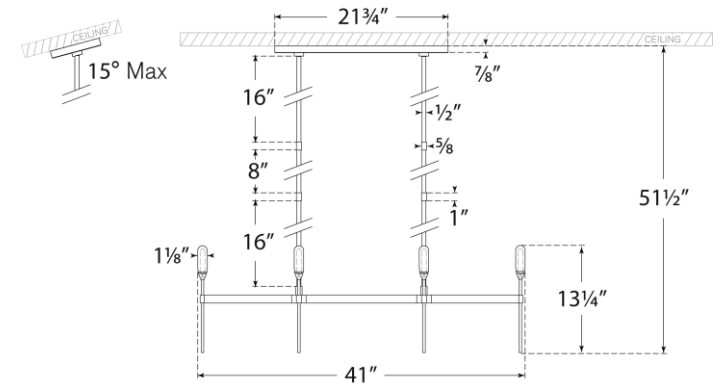

TEAR SHEET

Overture Medium Uplight Linear Chandelier

Item # PB 5046PN-CG

Designer: Peter Bristol

O/A Height: 51.5"

Fixture Height: 13.25"

Min. Custom Height: 19.5"

Width: 41" x 25.25"

Canopy: 6" x 21.75" Round

Finishes: BZ, NB, PN

Glass Options: CG

Socket: Dedicated LED

Wattage: 25w (2000lm)

Weight: 8 Pounds

Note: Custom Height Available

Front View

Top View