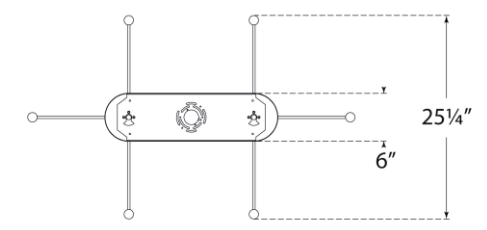

TEAR SHEET

Overture Medium Uplight Linear Chandelier

Item # PB 5046PN-CG

Designer: Peter Bristol

O/A Height: 51.5"

Fixture Height: 13.25"

Min. Custom Height: 19.5"

Width: 41" x 25.25"

Canopy: 6" x 21.75" Round

Finishes: BZ, NB, PN

Glass Options: CG

Socket: Dedicated LED

Wattage: 25w (2000lm)

Weight: 8 Pounds

Note: Custom Height Available

Front View

Top View