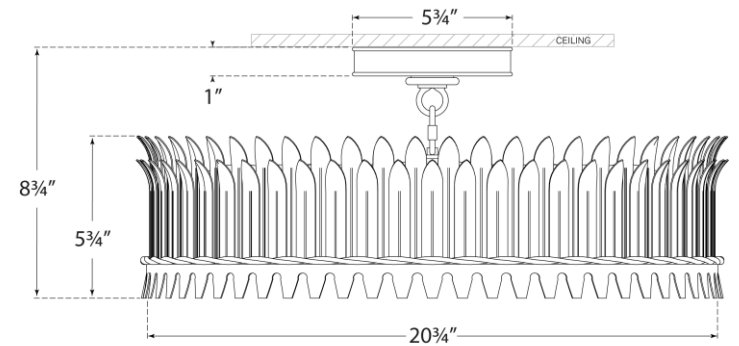

TEAR SHEET

Leslie 21" Semi-Flush

Item # SK 4207BSL

Designer: Suzanne Kasler

Height: 8.75"

Width: 20.75"

Canopy: 5.75" Round

Finishes: BSL, GI

Glass Options: FG

Socket: 5 - E12 Candelabra

Wattage: 5 - 6.5 LED B11

Weight: 15 Pounds

Front View

Top View