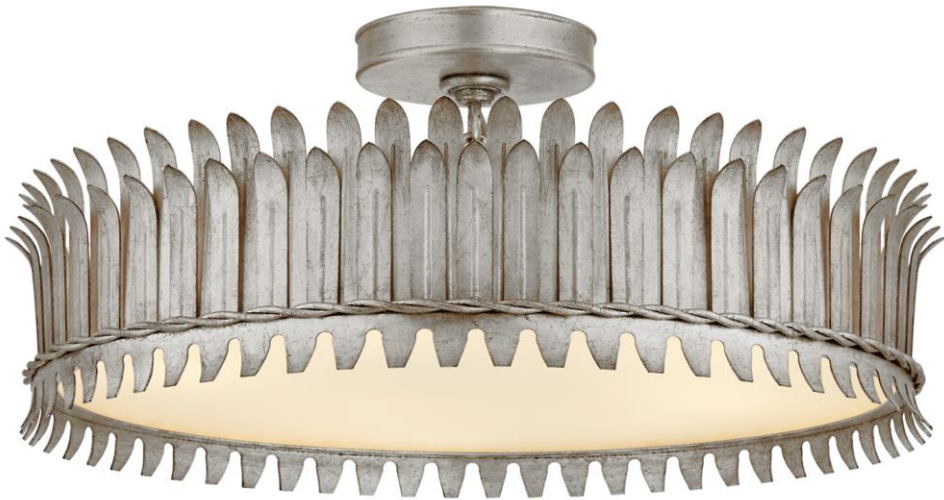

TEAR SHEET

Leslie 21" Semi-Flush

Item # SK 4207BSL

Designer: Suzanne Kasler

Height: 8.75"

Width: 20.75"

Canopy: 5.75" Round

Finishes: BSL, GI

Glass Options: FG

Socket: 5 - E12 Candelabra

Wattage: 5 - 6.5 LED B11

Weight: 15 Pounds

Front View

Top View