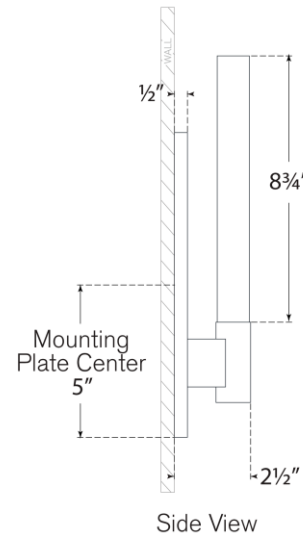

TEAR SHEET

Mafra Small Reflector Sconce

Item # IKF 2360BZ-WG

Designer: Ian K. Fowler

Height: 12.5"

Width: 3"

Extension: 2.5"

Backplate: 3" x 10" Rectangle

Finishes: BZ, HAB, PN

Glass Options: WG

Socket: Dedicated LED

Wattage: 6w (500lm)

Weight: 3 Pounds

Note: UL Only | Requires Smaller Jbox

Top View

Side View

Front View