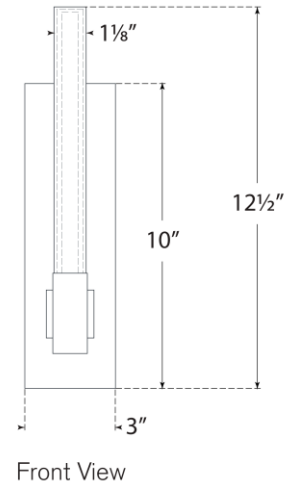

TEAR SHEET

Mafra Small Reflector Sconce

Item # IKF 2360BZ-WG

Designer: Ian K. Fowler

Height: 12.5"

Width: 3"

Extension: 2.5"

Backplate: 3" x 10" Rectangle

Finishes: BZ, HAB, PN

Glass Options: WG

Socket: Dedicated LED

Wattage: 6w (500lm)

Weight: 3 Pounds

Note: UL Only | Requires Smaller Jbox

Top View

Side View

Front View