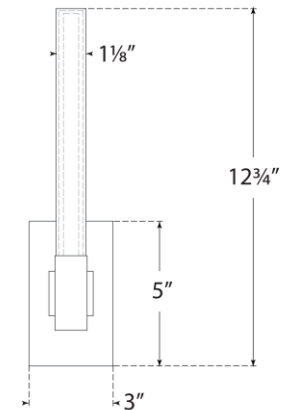

TEAR SHEET

Mafra Small Sconce

Item # IKF 2362BZ-WG

Designer: Ian K. Fowler

Height: 12.75"

Width: 3"

Extension: 2.5"

Backplate: 3" x 5" Rectangle

Finishes: BZ, HAB, PN

Glass Options: WG

Socket: Dedicated LED

Wattage: 6w (500lm)

Weight: 3 Pounds

Note: UL Only | Requires Smaller Jbox

Top View

Side View