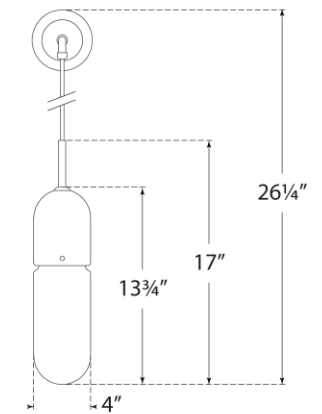

## Junio Wall Light

Item # TOB 2645BZ/HAB-CG

Designer: Thomas O'Brien

Height: 26"

Width: 4.25"

Extension: 6.75"

Backplate: 4.25" Round

Finishes: BZ/HAB, HAB, PN

Glass Options: CG, FG

Socket: E26 Keyless

Wattage: 8 LED T10

Weight: 5 Pounds

Note: UL Only

Top View

Side View

Front View