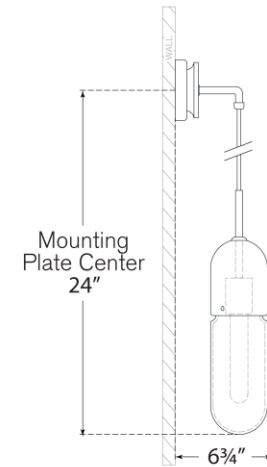

## Junio Wall Light

Item # TOB 2645BZ/HAB-CG

Designer: Thomas O'Brien

Height: 26"

Width: 4.25"

Extension: 6.75"

Backplate: 4.25" Round

Finishes: BZ/HAB, HAB, PN

Glass Options: CG, FG

Socket: E26 Keyless

Wattage: 8 LED T10

Weight: 5 Pounds

Note: UL Only

Top View

Side View

Front View