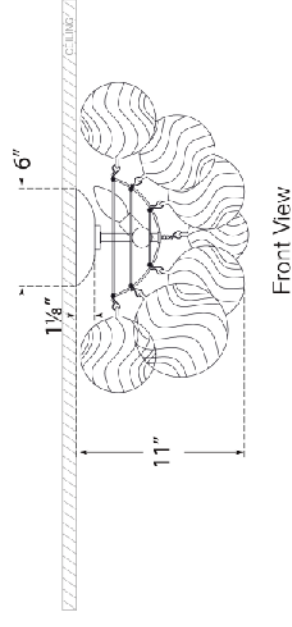

TEAR SHEET

Talia Large Flush Mount
Item # JN 4112BSL/CG

Designer: Julie Neill

Height: 11"

Width: 19.5"

Canopy: 6" Round

Finishes: BSL/CG, G/CG, PW/CG

Socket: 3 - E12 Candelabra

Wattage: 3 - 6.5 LED B11

Weight: 8 Pounds

Front View

Bottom View