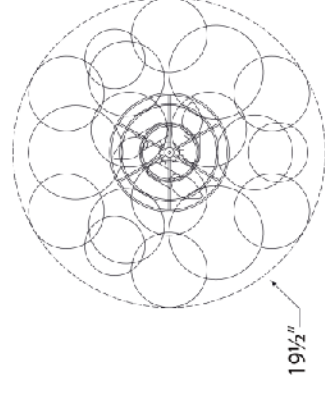

TEAR SHEET

Talia Large Flush Mount
Item # JN 4112BSL/CG

Designer: Julie Neill

Height: 11"

Width: 19.5"

Canopy: 6" Round

Finishes: BSL/CG, G/CG, PW/CG

Socket: 3 - E12 Candelabra

Wattage: 3 - 6.5 LED B11

Weight: 8 Pounds

Front View

Bottom View