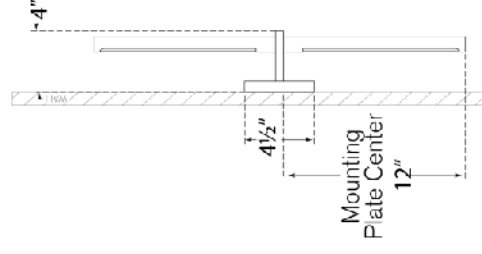

TEAR SHEET

Axis Large Linear Sconce

Item # KW 2736AB

Designer: Kelly Wearstler

Height: 24"

Width: 4.5"

Extension: 4"

Backplate: 4.5" Square

Finishes: AB, BZ, PN

Socket: Dedicated LED

Wattage: 20w (2400lm)

Weight: 4 Pounds

Top View

Side View

Front View