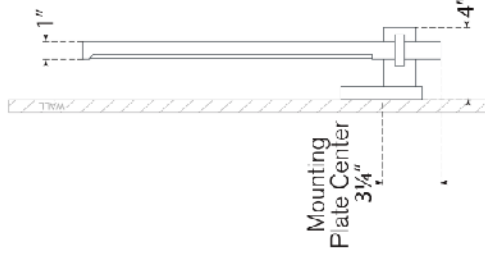

Axis Medium Two Arm Sconce

Item # KW 2739AB

Designer: Kelly Wearstler

Height: 19.75"

Width: 9.75"

Extension: 4"

Backplate: 4.5" Square

Finishes: AB, BZ, PN

Socket: Dedicated LED

Wattage: 18w (2100lm)

Weight: 5 Pounds

Top View

Side View

Front View