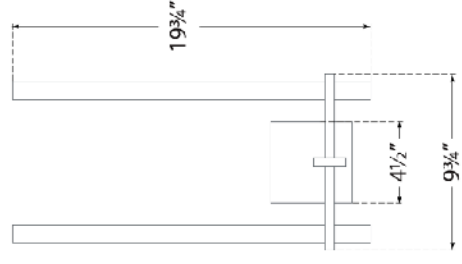

Axis Medium Two Arm Sconce

Item # KW 2739AB

Designer: Kelly Wearstler

Height: 19.75"

Width: 9.75"

Extension: 4"

Backplate: 4.5" Square

Finishes: AB, BZ, PN

Socket: Dedicated LED

Wattage: 18w (2100lm)

Weight: 5 Pounds

Top View

Side View

Front View