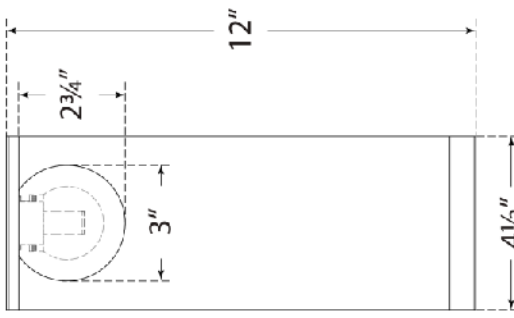

**TEAR SHEET**

**Pertica Small Desk Lamp**

Item # KW 3521MAB-ALB

Designer: Kelly Wearstler

Height: 12"

Width: 4.5"

Extension: 8"

Base: 4.5" x 8" Decorative

Finishes: MAB, MBZ, PN

Shade Treatments: ALB

Socket: Dedicated LED w/ Dimmer on Back of Body

Wattage: 6w (700lm)

Weight: 8 Pounds

Note: Alabaster is a Natural Stone | Variations in Color and Texture are Expected

Side View

Front View