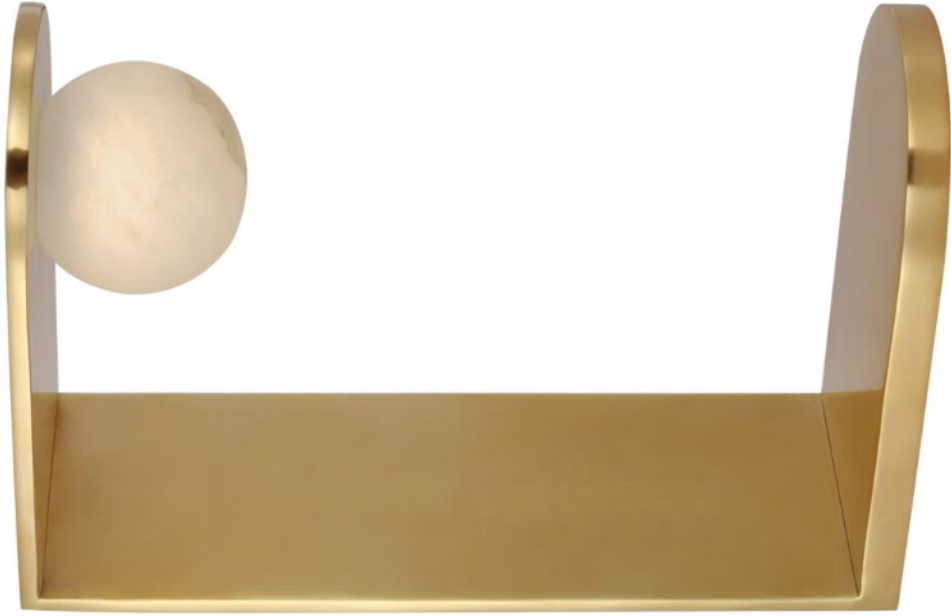

**TEAR SHEET**

**Pertica Small Desk Lamp**

Item # KW 3521MAB-ALB

Designer: Kelly Wearstler

Height: 12"

Width: 4.5"

Extension: 8"

Base: 4.5" x 8" Decorative

Finishes: MAB, MBZ, PN

Shade Treatments: ALB

Socket: Dedicated LED w/ Dimmer on Back of Body

Wattage: 6w (700lm)

Weight: 8 Pounds

Note: Alabaster is a Natural Stone | Variations in Color and Texture are Expected

Side View

Front View