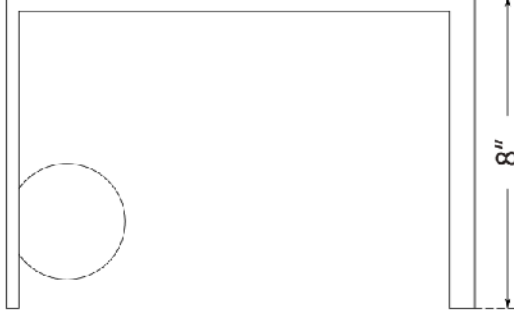

**TEAR SHEET**

**Pertica Small Desk Lamp**

Item # KW 3521MAB-ALB

Designer: Kelly Wearstler

Height: 12"

Width: 4.5"

Extension: 8"

Base: 4.5" x 8" Decorative

Finishes: MAB, MBZ, PN

Shade Treatments: ALB

Socket: Dedicated LED w/ Dimmer on Back of Body

Wattage: 6w (700lm)

Weight: 8 Pounds

Note: Alabaster is a Natural Stone | Variations in Color and Texture are Expected

Side View

Front View