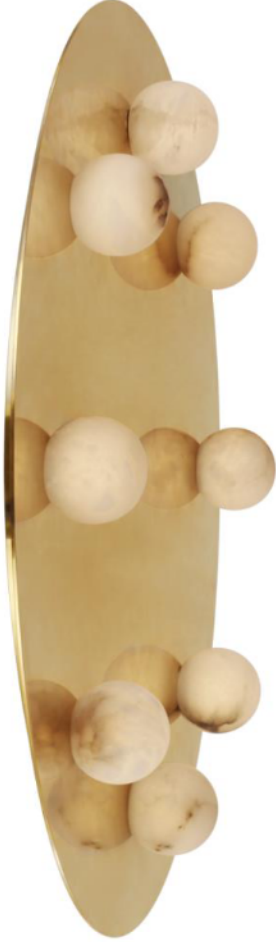

TEAR SHEET

Pertica 30" Eight Light Flush Mount

Item # KW 4521MAB-ALB

Designer: Kelly Wearstler

Height: 3.75"

Width: 30"

Canopy: 25" Round

Finishes: MAB, MBZ, PN

Shade Treatments: ALB

Socket: Dedicated LED

Wattage: 30w (3600lm)

Weight: 60 Pounds

Note: Alabaster is a Natural Stone | Variations in Color and Texture are Expected

Front View

Bottom View