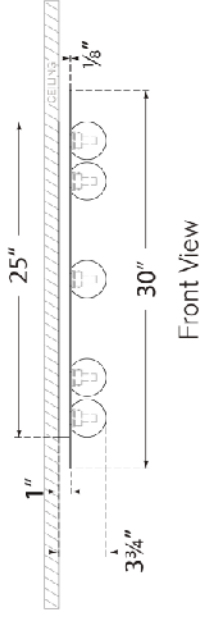

TEAR SHEET

Pertica 30" Eight Light Flush Mount

Item # KW 4521MAB-ALB

Designer: Kelly Wearstler

Height: 3.75"

Width: 30"

Canopy: 25" Round

Finishes: MAB, MBZ, PN

Shade Treatments: ALB

Socket: Dedicated LED

Wattage: 30w (3600lm)

Weight: 60 Pounds

Note: Alabaster is a Natural Stone | Variations in Color and Texture are Expected

Front View

Bottom View