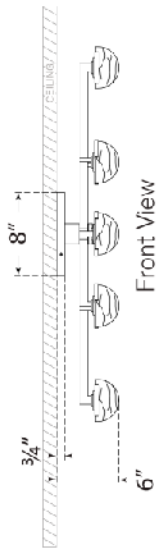

Pedra Large Staggered Arm Flush Mount
Item # KW 4622AB-ALB

Designer: Kelly Wearstler

Height: 6"

Width: 36"

Canopy: 8" Round

Finishes: AB, BZ, PN

Shade Treatments: ALB

Socket: Dedicated LED

Wattage: 36w (4300lm)

Weight: 22 Pounds

Note: Alabaster is a Natural Stone | Variations in Color and Texture are Expected

Top View