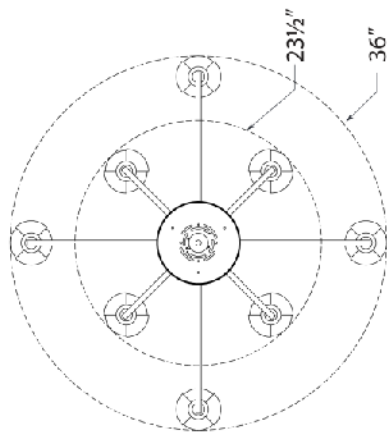

Pedra Large Staggered Arm Flush Mount
Item # KW 4622AB-ALB

Designer: Kelly Wearstler

Height: 6"

Width: 36"

Canopy: 8" Round

Finishes: AB, BZ, PN

Shade Treatments: ALB

Socket: Dedicated LED

Wattage: 36w (4300lm)

Weight: 22 Pounds

Note: Alabaster is a Natural Stone | Variations in Color and Texture are Expected

Top View