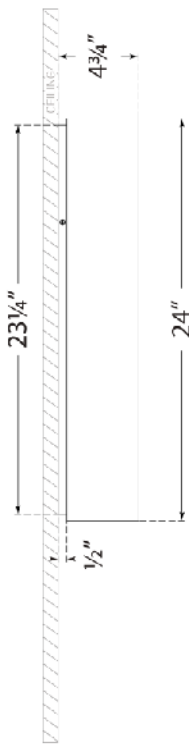

**TEAR SHEET**

**Shaw Extra Large Flush Mount**  
Item # S 4044BLK

Designer: Studio VC

Height: 4.75"

Width: 24"

Canopy: 23.25" Round

Finishes: BLK, BSL, G, WHT

Glass Options: WG

Socket: Dedicated LED

Wattage: 60w (7200lm)

Weight: 25 Pounds

Front View

Top View