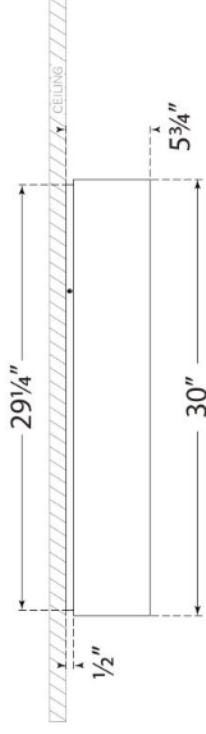

TEAR SHEET

Shaw Grande Flush Mount
Item # S 4045BLK

Designer: Studio VC

Height: 5.75"

Width: 30"

Canopy: 29.25" Round

Finishes: BLK, BSL, G, WHT

Glass Options: WG

Socket: Dedicated LED

Wattage: 80w (9600lm)

Weight: 35 Pounds

Front View

Top View