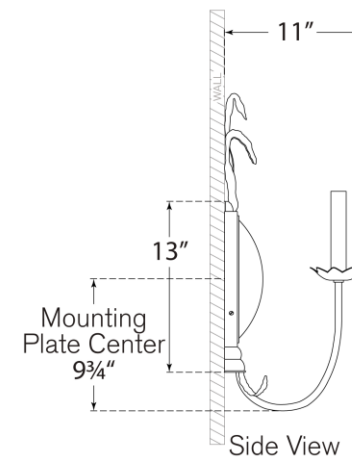

TEAR SHEET

Gramercy Large Double Sconce

Item # CHD 2176GI

Designer: Chapman & Myers

Height: 24"

Width: 16"

Extension: 11"

Backplate: 10.25" Round

Finishes: GI

Socket: 2 - E12 Candelabra

Wattage: 2 - 5.5 LED C11

Weight: 8 Pounds

Top View

Side View

Front View