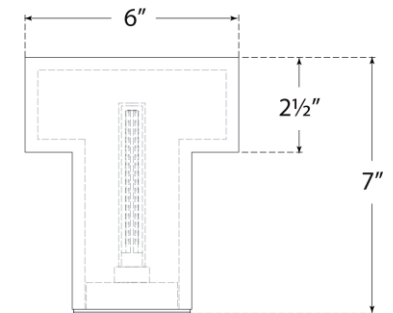

## Una Accent Lamp

Item # KW 3900ALB

Designer: Kelly Wearstler

Height: 7.25"

Width: 6"

Base: 3.25" Round

Finishes: ALB

Socket: Dedicated LED w/ Dimmer on Body

Wattage: 5w (600lm)

Weight: 5 Pounds

Note: Alabaster is a Natural Stone | Variations in Color and Texture are Expected

Side View

Front View

Top View