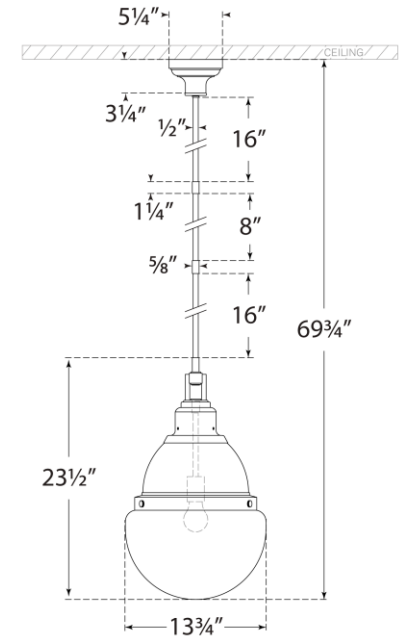

TEAR SHEET

Bernard 14" Pendant

Item # AL 5050BZV-WG

Designer: Amber Lewis

O/A Height: 69.75"

Fixture Height: 23.5"

Min. Custom Height: 32.25"

Width: 13.75"

Canopy: 5.25" Round

Finishes: BZV, HAB, PN

Glass Options: WG

Socket: E26 Keyless

Wattage: 15 LED A19

Weight: 13 Pounds

Note: UL Only | Custom Height Available

Bottom View