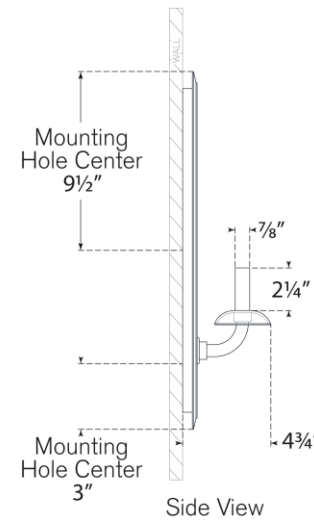

## Brigitte Medium Reflector Sconce

Item # PCD 2025PN/CG

Designer: Paloma Contreras

Height: 19"

Width: 6.75"

Extension: 4.75"

Backplate: 5" x 17" Rectangle

Finishes: HAB/CG, PN/CG

Socket: E12 Candelabra

Wattage: 5.5 LED C11

Weight: 8 Pounds

Top View

Side View

Front View