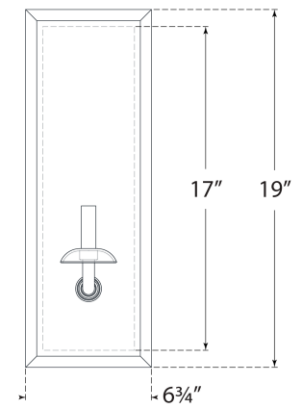

## Brigitte Medium Reflector Sconce

Item # PCD 2025PN/CG

Designer: Paloma Contreras

Height: 19"

Width: 6.75"

Extension: 4.75"

Backplate: 5" x 17" Rectangle

Finishes: HAB/CG, PN/CG

Socket: E12 Candelabra

Wattage: 5.5 LED C11

Weight: 8 Pounds

Top View

Side View

Front View