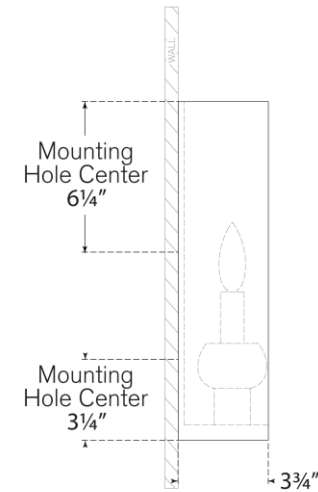

## Comtesse Medium Shield Sconce

Item # PCD 2100HAB

Designer: Paloma Contreras

Height: 14"

Width: 5.25"

Extension: 3.75"

Backplate: 5.25" x 14" Rectangle

Finishes: BZ, HAB, PN

Socket: E12 Candelabra

Wattage: 6.5 LED B11

Weight: 3 Pounds

Top View

Side View

Front View