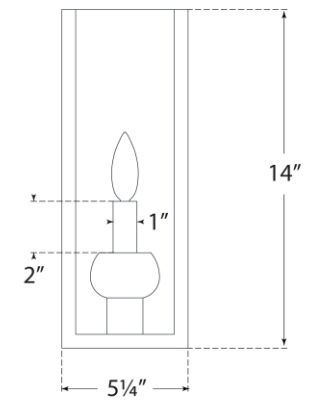

## Comtesse Medium Shield Sconce

Item # PCD 2100HAB

Designer: Paloma Contreras

Height: 14"

Width: 5.25"

Extension: 3.75"

Backplate: 5.25" x 14" Rectangle

Finishes: BZ, HAB, PN

Socket: E12 Candelabra

Wattage: 6.5 LED B11

Weight: 3 Pounds

Top View

Side View

Front View