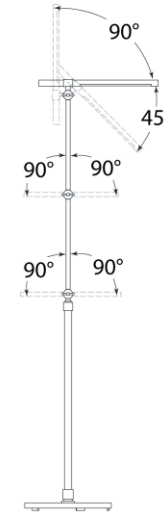

TEAR SHEET

Heron Medium Adjustable Floor Lamp

Item # IKF 1506HAB/BLK

Designer: Ian K. Fowler

Height: 40" - 46.25"

Width: 10.5"

Extension: 18.5" - 28.25"

Base: 10.5" Round

Finishes: HAB/BLK, PN/BLK

Socket: Dedicated LED w/ Dimmer

Wattage: 10w (800lm)

Weight: 17 Pounds

Side View

Top View

Side View