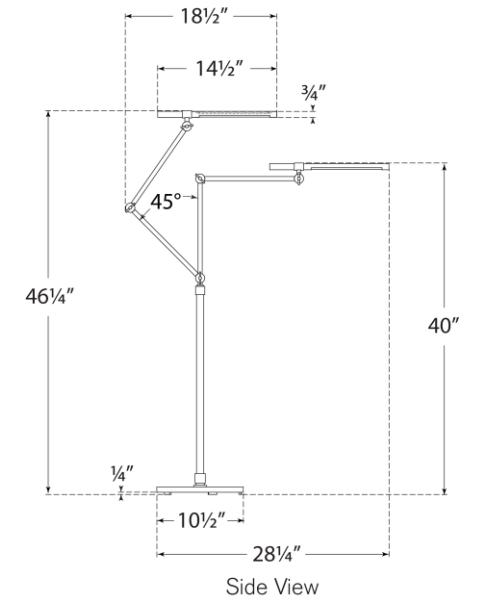

TEAR SHEET

Heron Medium Adjustable Floor Lamp

Item # IKF 1506HAB/BLK

Designer: Ian K. Fowler

Height: 40" - 46.25"

Width: 10.5"

Extension: 18.5" - 28.25"

Base: 10.5" Round

Finishes: HAB/BLK, PN/BLK

Socket: Dedicated LED w/ Dimmer

Wattage: 10w (800lm)

Weight: 17 Pounds

Side View

Top View

Side View