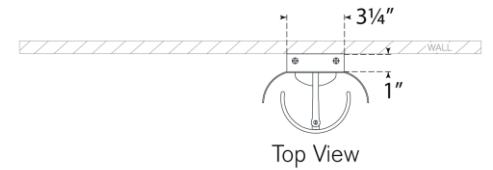

TEAR SHEET

Penumbra 21" Sconce

Item # WS 2076BZ/L

Designer: Windsor Smith

Height: 21"

Width: 6"

Extension: 4.5"

Backplate: 3.25" x 19.5" Rectangle

Finishes: BZ/L, BZ/WHT, HAB/L, HAB/WHT, PN/L, PN/WHT

Lightsource: Dedicated LED

Wattage: 18w (2100lm)

Weight: 8 Pounds

Note: UL Only | Requires Smaller Outlet Box

Top View

Side View

Front View