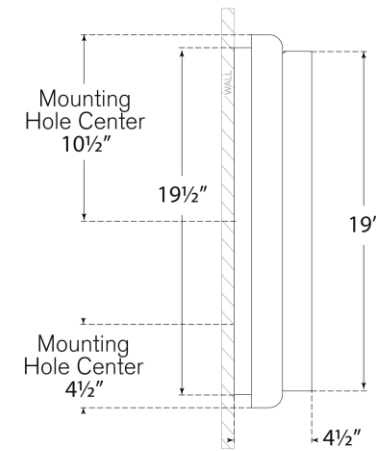

TEAR SHEET

Penumbra 21" Sconce

Item # WS 2076BZ/L

Designer: Windsor Smith

Height: 21"

Width: 6"

Extension: 4.5"

Backplate: 3.25" x 19.5" Rectangle

Finishes: BZ/L, BZ/WHT, HAB/L, HAB/WHT, PN/L, PN/WHT

Lightsource: Dedicated LED

Wattage: 18w (2100lm)

Weight: 8 Pounds

Note: UL Only | Requires Smaller Outlet Box

Top View

Side View

Front View