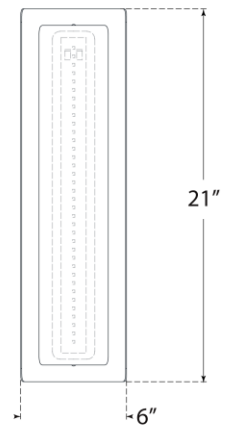

TEAR SHEET

Penumbra 21" Sconce

Item # WS 2076BZ/L

Designer: Windsor Smith

Height: 21"

Width: 6"

Extension: 4.5"

Backplate: 3.25" x 19.5" Rectangle

Finishes: BZ/L, BZ/WHT, HAB/L, HAB/WHT, PN/L, PN/WHT

Lightsource: Dedicated LED

Wattage: 18w (2100lm)

Weight: 8 Pounds

Note: UL Only | Requires Smaller Outlet Box

Top View

Side View

Front View