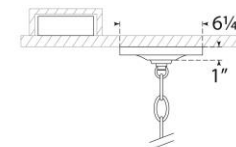

## Menil 26" Chandelier

Item # MF 5170BZ-CG

Designer: Marie Flanigan

Fixture Height: 23"

Width: 26.25"

Canopy: 6" Round

Finishes: BZ, PN, SB

Trim Options: CG

Lightsource: Dedicated LED

Wattage: 45w (5400lm)

Weight: 39 Pounds

Note: UL Only | Assembly Required

Remote Driver Installation

6' of Chain

Bottom View

Front View