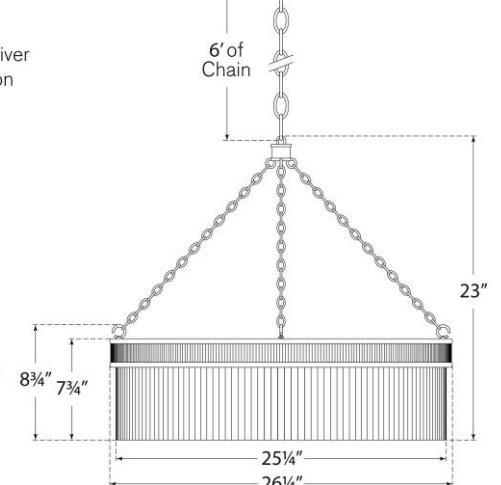

## Menil 26" Chandelier

Item # MF 5170BZ-CG

Designer: Marie Flanigan

Fixture Height: 23"

Width: 26.25"

Canopy: 6" Round

Finishes: BZ, PN, SB

Trim Options: CG

Lightsource: Dedicated LED

Wattage: 45w (5400lm)

Weight: 39 Pounds

Note: UL Only | Assembly Required

Remote Driver Installation

6' of Chain

Bottom View

Front View