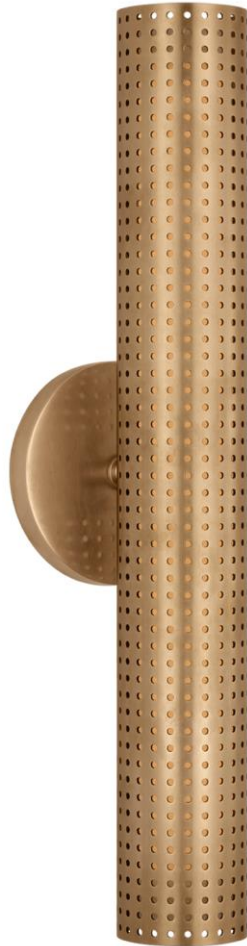

TEAR SHEET

Precision 18" Bullet Sconce

Item # KW 2065AB-WG

Designer: Kelly Wearstler

Height: 18"

Width: 4.5"

Extension: 4"

Backplate: 4.5" Round

Finishes: AB, BZ, PN

Glass Options: WG

Lightsource: Dedicated LED

Wattage: 20w (2400lm)

Weight: 5 Pounds

Note: UL Only