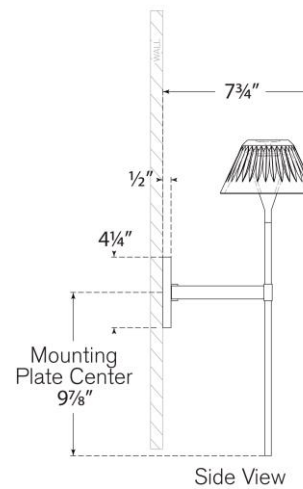

TEAR SHEET

Blaze 19" 2 Light Tail Sconce

Item # WF 2003BZ-CC

Designer: Waterford

Height: 19"

Width: 13.5"

Extension: 7.75"

Backplate: 4.25" Square

Finishes: BZ, NB, PN

Glass Options: CC

Shade Details: 6"

Lightsource: Dedicated LED

Wattage: 15w (2100lm)

Weight: 9 Pounds

Note: UL Only

Top View

Side View

Front View