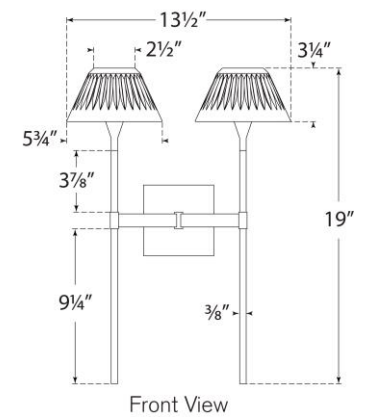

TEAR SHEET

Blaze 19" 2 Light Tail Sconce

Item # WF 2003BZ-CC

Designer: Waterford

Height: 19"

Width: 13.5"

Extension: 7.75"

Backplate: 4.25" Square

Finishes: BZ, NB, PN

Glass Options: CC

Shade Details: 6"

Lightsource: Dedicated LED

Wattage: 15w (2100lm)

Weight: 9 Pounds

Note: UL Only

Top View

Side View

Front View