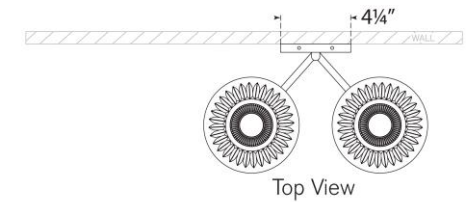

TEAR SHEET

Blaze 19" 2 Light Tail Sconce

Item # WF 2003BZ-CC

Designer: Waterford

Height: 19"

Width: 13.5"

Extension: 7.75"

Backplate: 4.25" Square

Finishes: BZ, NB, PN

Glass Options: CC

Shade Details: 6"

Lightsource: Dedicated LED

Wattage: 15w (2100lm)

Weight: 9 Pounds

Note: UL Only

Top View

Side View

Front View