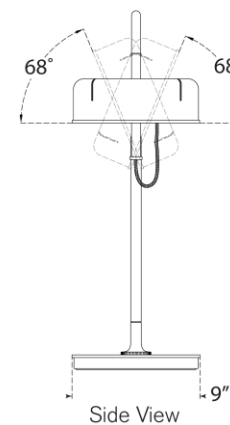

TEAR SHEET

Oso 25" Arc Table Lamp

Item # TOB 3130MI/HAB-MI

Designer: Thomas O'Brien

Height: 25.25"

Width: 9"

Extension: 25"

Base: 8.75" Round

Finishes: MI/HAB, PN

Shade Treatments: BLK, MI, WHT

Lightsource: Dedicated LED w/ Touch Dimmer

Wattage: 6w (800lm)

Weight: 23 Pounds

Note: UL Only

Top View

Side View