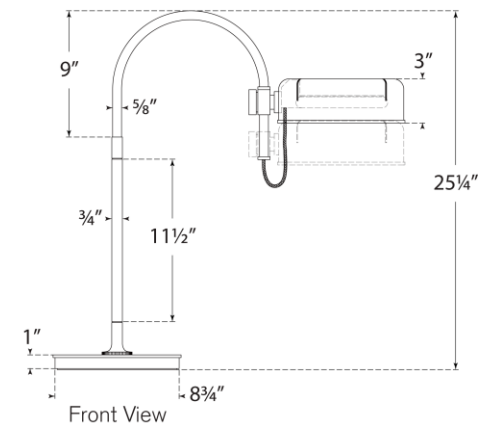

TEAR SHEET

Oso 25" Arc Table Lamp

Item # TOB 3130MI/HAB-MI

Designer: Thomas O'Brien

Height: 25.25"

Width: 9"

Extension: 25"

Base: 8.75" Round

Finishes: MI/HAB, PN

Shade Treatments: BLK, MI, WHT

Lightsource: Dedicated LED w/ Touch Dimmer

Wattage: 6w (800lm)

Weight: 23 Pounds

Note: UL Only

Top View

Side View

Front View