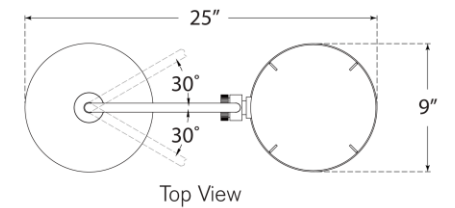

TEAR SHEET

Oso 25" Arc Table Lamp

Item # TOB 3130MI/HAB-MI

Designer: Thomas O'Brien

Height: 25.25"

Width: 9"

Extension: 25"

Base: 8.75" Round

Finishes: MI/HAB, PN

Shade Treatments: BLK, MI, WHT

Lightsource: Dedicated LED w/ Touch Dimmer

Wattage: 6w (800lm)

Weight: 23 Pounds

Note: UL Only

Top View

Side View