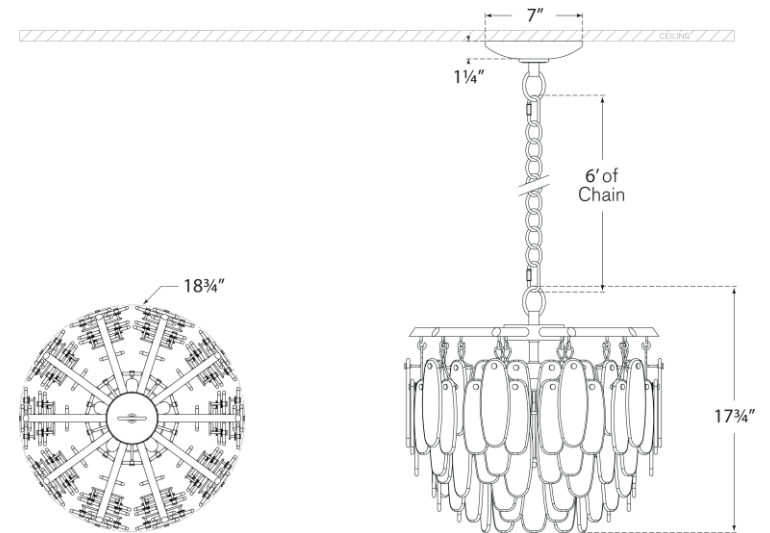

TEAR SHEET

Cora Medium Semi-Flush Mount Chandelier

Item # CHC 4911AB-ALB

Designer: Chapman & Myers

Height: 17.75"

Min. Custom Height: 24"

Width: 18.75"

Canopy: 7" Round

Finishes: AB

Trim Options: ALB

Socket: 5 - E12 Candelabra

Wattage: 5 - 3.5 LED B11

Weight: 37 Pounds

Note: Assembly Required

Top View

Front View