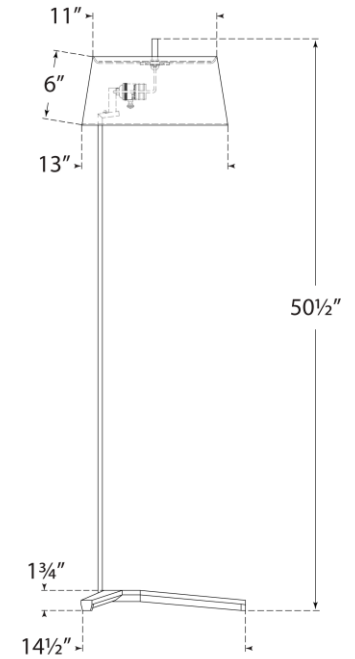

TEAR SHEET

Francesco Floor Lamp

Item # TOB 1770AI-L

Designer: Thomas O'Brien

Height: 50.5"

Width: 15"

Extension: 14.5"

Base: 14.5" x 15" Tri-Leg

Finishes: AI

Shade Treatments: L

Shade Details: 7/11" x 9/13" x 6" Oval

Socket: E26 Dimmer

Wattage: 15 LED A19

Weight: 18 Pounds

Front View

Side View