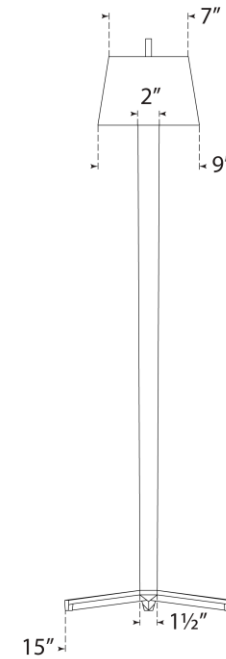

TEAR SHEET

Francesco Floor Lamp

Item # TOB 1770AI-L

Designer: Thomas O'Brien

Height: 50.5"

Width: 15"

Extension: 14.5"

Base: 14.5" x 15" Tri-Leg

Finishes: AI

Shade Treatments: L

Shade Details: 7/11" x 9/13" x 6" Oval

Socket: E26 Dimmer

Wattage: 15 LED A19

Weight: 18 Pounds

Front View

Side View