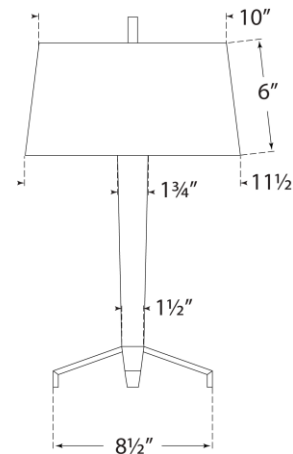

TEAR SHEET

Francesco Accent Lamp

Item # TOB 3770AI-L

Designer: Thomas O'Brien

Height: 20"

Width: 11.5"

Extension: 16"

Base: 8.5" x 11.5" Tri-Leg

Finishes: AI

Shade Treatments: L

Shade Details: 10/14.5" x 11.5/16" x 6" Oval

Socket: 2 - E26 Keyless w/ Line Switch

Wattage: 2 - 6.5 LED A19

Weight: 8 Pounds

Front View

Side View