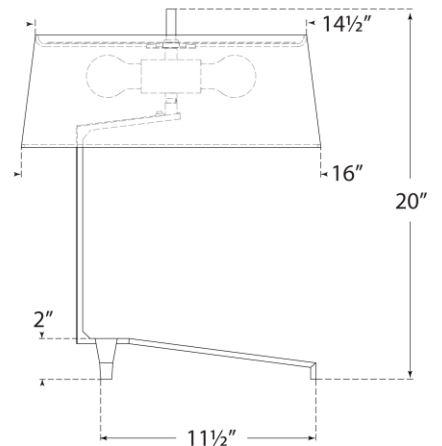

TEAR SHEET

Francesco Accent Lamp

Item # TOB 3770AI-L

Designer: Thomas O'Brien

Height: 20"

Width: 11.5"

Extension: 16"

Base: 8.5" x 11.5" Tri-Leg

Finishes: AI

Shade Treatments: L

Shade Details: 10/14.5" x 11.5/16" x 6" Oval

Socket: 2 - E26 Keyless w/ Line Switch

Wattage: 2 - 6.5 LED A19

Weight: 8 Pounds

Front View

Side View