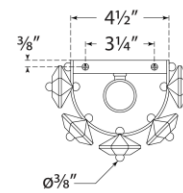

TEAR SHEET

Bonnington Tall Sconce

Item # ARN 2125HAB

Designer: AERIN

Height: 22"

Width: 7.5"

Extension: 5"

Backplate: 4.5" x 12" Rectangle

Finishes: HAB, PN

Trim Options: ALB, CG

Socket: 2 - E26 Keyless

Wattage: 2 - 40 T6

Weight: 16 Pounds

Top View

Front View

Side View