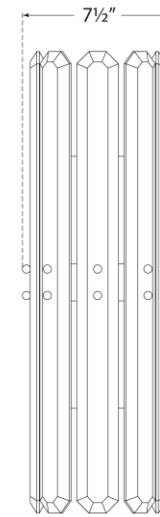

TEAR SHEET

Bonnington Tall Sconce

Item # ARN 2125HAB

Designer: AERIN

Height: 22"

Width: 7.5"

Extension: 5"

Backplate: 4.5" x 12" Rectangle

Finishes: HAB, PN

Trim Options: ALB, CG

Socket: 2 - E26 Keyless

Wattage: 2 - 40 T6

Weight: 16 Pounds

Top View

Front View

Side View