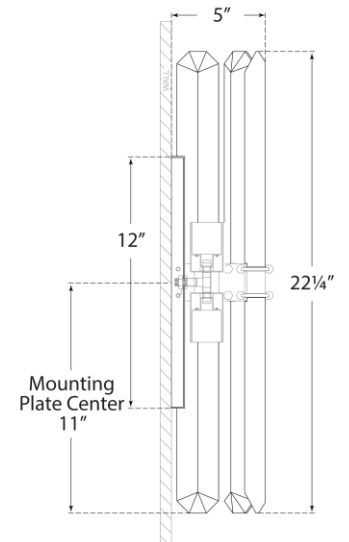

TEAR SHEET

Bonnington Tall Sconce

Item # ARN 2125HAB

Designer: AERIN

Height: 22"

Width: 7.5"

Extension: 5"

Backplate: 4.5" x 12" Rectangle

Finishes: HAB, PN

Trim Options: ALB, CG

Socket: 2 - E26 Keyless

Wattage: 2 - 40 T6

Weight: 16 Pounds

Top View

Front View

Side View