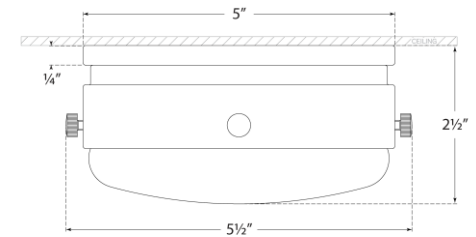

### Hicks 5.5" Solitaire Flush Mount

Item # TOB 4062AN-WG

Designer: Thomas O'Brien

Height: 2.5"

Width: 5.5"

Finishes: AN, BZ/HAB, HAB, PN

Glass Options: WG

Socket: Dedicated LED

Wattage: 12w (1100lm)

Weight: 1 Pound

Front View