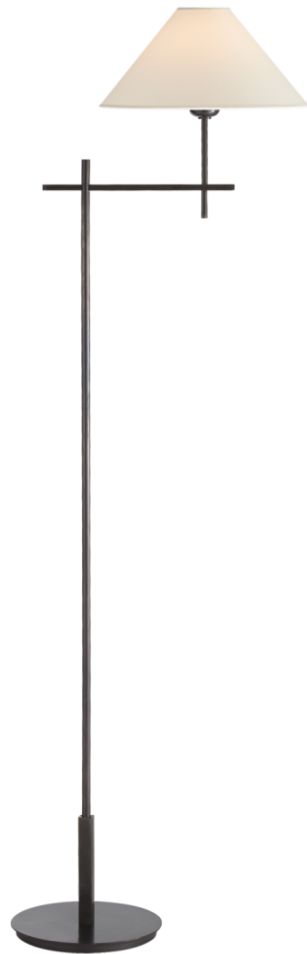

TEAR SHEET

Hackney Bridge Arm Floor Lamp

Item # SP 1023BZ-NP

Designer: J. Randall Powers

Height: 52"

Width: 11.75"

Extension: 17"

Base: 8.5" Round

Finishes: BZ, HAB, PN

Shade Treatments: L, NP

Shade Details: 3" x 11.75" x 7"

Socket: E26 Keyless w/ Foot Switch

Wattage: 40 B11

Weight: 13 Pounds