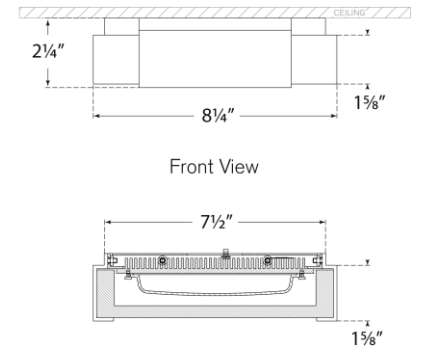

## Covet Small Flush Mount

Item # KW 4114AB-ALB

Designer: Kelly Wearstler

Height: 2.25"

Width: 8.25"

Canopy: 7.25" Square

Finishes: AB, BZ, PN

Shade Treatments: ALB

Socket: Dedicated LED

Wattage: 24w (2000lm)

Weight: 7 Pounds

Top View

Front View

Side View