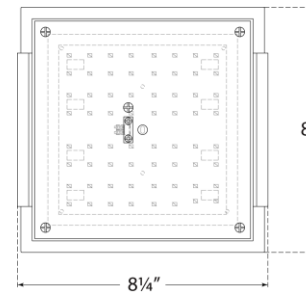

## Covet Small Flush Mount

Item # KW 4114AB-ALB

Designer: Kelly Wearstler

Height: 2.25"

Width: 8.25"

Canopy: 7.25" Square

Finishes: AB, BZ, PN

Shade Treatments: ALB

Socket: Dedicated LED

Wattage: 24w (2000lm)

Weight: 7 Pounds

Top View

Front View

Side View