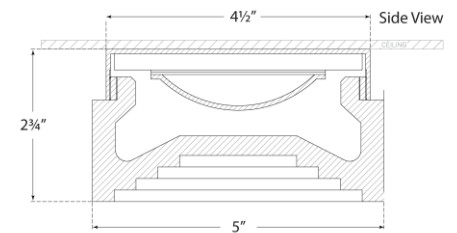

TEAR SHEET

Otto 5" Solitaire Flush Mount

Item # KW 4900AB-ALB

Designer: Kelly Wearstler

Height: 2.75"

Width: 5"

Canopy: 4.5" Round

Finishes: AB, BZ, PN

Trim Options: ALB

Socket: Dedicated LED

Wattage: 12w (1100lm)

Weight: 3 Pounds

Note: Alabaster is a Natural Stone | Variations in Color and Texture are Expected

Bottom View(1:2)