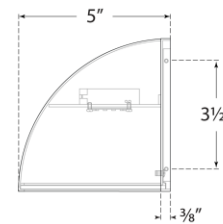

TEAR SHEET

Quarter Sphere Small Up Light

Item # PB 2070MBK-FG

Designer: Peter Bristol

Height: 5"

Width: 10"

Extension: 5"

Backplate: 5" x 10" Rectangle

Finishes: MBK, NB, PN, WHT

Glass Options: FG

Socket: Dedicated LED

Wattage: 12w (1000lm)

Weight: 4 Pounds

Top View

Mounting Plate