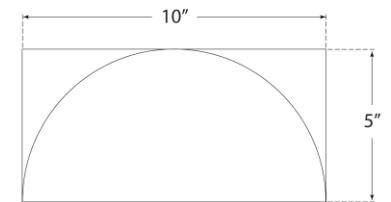

TEAR SHEET

Quarter Sphere Small Up Light

Item # PB 2070MBK-FG

Designer: Peter Bristol

Height: 5"

Width: 10"

Extension: 5"

Backplate: 5" x 10" Rectangle

Finishes: MBK, NB, PN, WHT

Glass Options: FG

Socket: Dedicated LED

Wattage: 12w (1000lm)

Weight: 4 Pounds

Top View

Mounting Plate