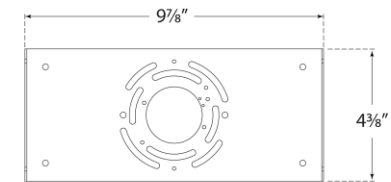

TEAR SHEET

Quarter Sphere Small Up Light

Item # PB 2070MBK-FG

Designer: Peter Bristol

Height: 5"

Width: 10"

Extension: 5"

Backplate: 5" x 10" Rectangle

Finishes: MBK, NB, PN, WHT

Glass Options: FG

Socket: Dedicated LED

Wattage: 12w (1000lm)

Weight: 4 Pounds

Top View

Mounting Plate