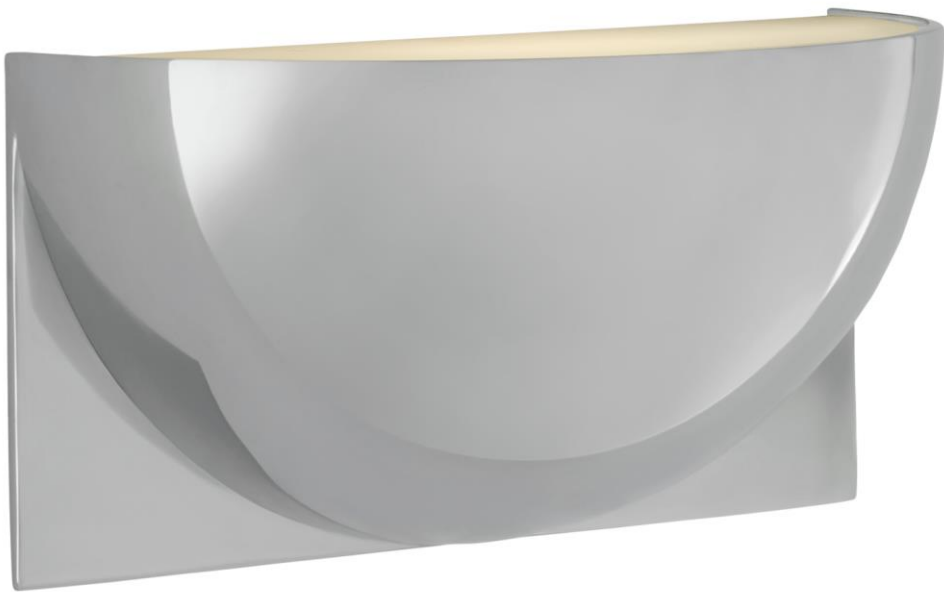

TEAR SHEET

Quarter Sphere Small Up Light

Item # PB 2070PN-FG

Designer: Peter Bristol

Height: 5"

Width: 10"

Extension: 5"

Backplate: 5" x 10" Rectangle

Finishes: MBK, NB, PN, WHT

Glass Options: FG

Socket: Dedicated LED

Wattage: 12w (1000lm)

Weight: 4 Pounds

Top View

Mounting Plate