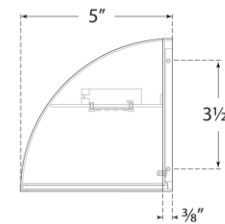

TEAR SHEET

Quarter Sphere Small Up Light

Item # PB 2070PN-FG

Designer: Peter Bristol

Height: 5"

Width: 10"

Extension: 5"

Backplate: 5" x 10" Rectangle

Finishes: MBK, NB, PN, WHT

Glass Options: FG

Socket: Dedicated LED

Wattage: 12w (1000lm)

Weight: 4 Pounds

Top View

Mounting Plate