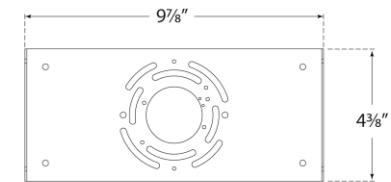

TEAR SHEET

Quarter Sphere Small Up Light

Item # PB 2070PN-FG

Designer: Peter Bristol

Height: 5"

Width: 10"

Extension: 5"

Backplate: 5" x 10" Rectangle

Finishes: MBK, NB, PN, WHT

Glass Options: FG

Socket: Dedicated LED

Wattage: 12w (1000lm)

Weight: 4 Pounds

Top View

Mounting Plate