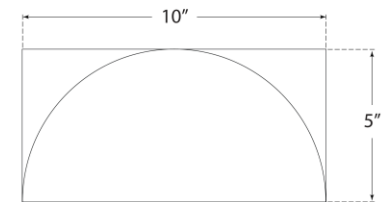

TEAR SHEET

Quarter Sphere Small Up Light

Item # PB 2070PN-FG

Designer: Peter Bristol

Height: 5"

Width: 10"

Extension: 5"

Backplate: 5" x 10" Rectangle

Finishes: MBK, NB, PN, WHT

Glass Options: FG

Socket: Dedicated LED

Wattage: 12w (1000lm)

Weight: 4 Pounds

Top View

Mounting Plate