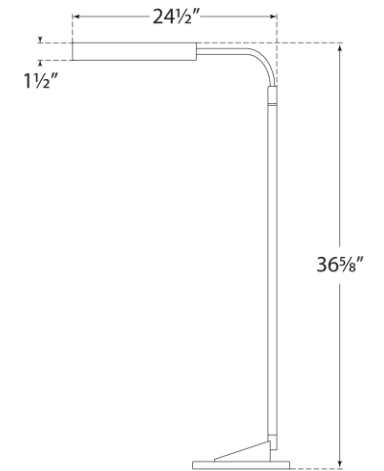

TEAR SHEET

Austin Adjustable Floor Lamp

Item # S 1350AI

Designer: Ian K. Fowler

Height: 36.75" - 48"

Width: 11"

Extension: 24.5"

Base: 11" Round

Finishes: AI, PN

Socket: Dedicated LED w/ Foot Switch

Wattage: 12w (1000lm)

Weight: 15 Pounds

Side View