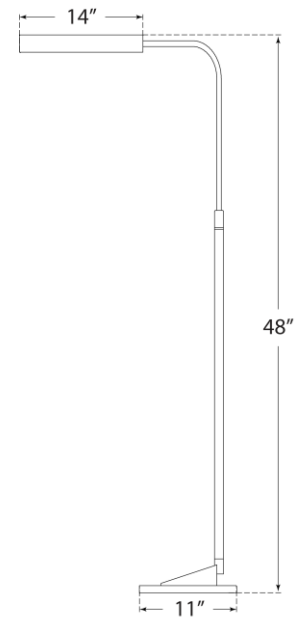

TEAR SHEET

Austin Adjustable Floor Lamp

Item # S 1350AI

Designer: Ian K. Fowler

Height: 36.75" - 48"

Width: 11"

Extension: 24.5"

Base: 11" Round

Finishes: AI, PN

Socket: Dedicated LED w/ Foot Switch

Wattage: 12w (1000lm)

Weight: 15 Pounds

Side View