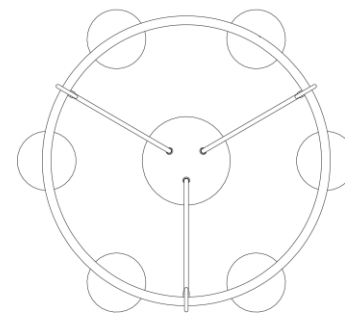

TEAR SHEET

Choros Chandelier

Item # S 5040AI

Designer: Barry Goralnick

Height: 30"

Width: 28"

Canopy: 5.75" Round

Finishes: AI, PN

Socket: 6 - E12 Candelabra

Wattage: 6 - 60 C11

Weight: 11 Pounds

Bottom View