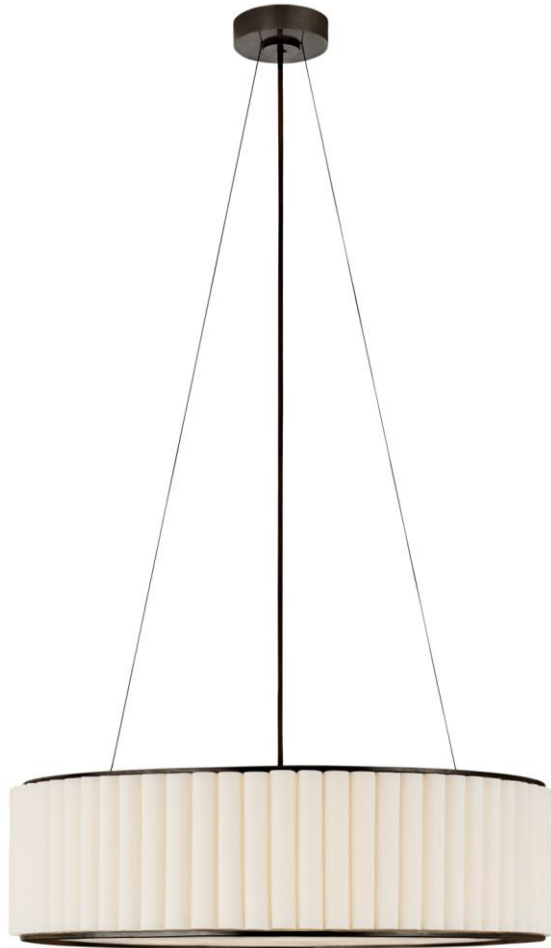

TEAR SHEET

Palati Large Hanging Shade

Item # S 5440BZ-L

Designer: Ian K. Fowler

O/A Height: 23" - 135"

Fixture Height: 7.75"

Min. Custom Height: 23"

Width: 28"

Canopy: 5" Round

Finishes: BZ, HAB, PN

Shade Treatments: L

Socket: 4 - E26 Keyless

Wattage: 4 - 40 A19

Weight: 20 Pounds

Note: Height Not Adjustable After Installation

Front View