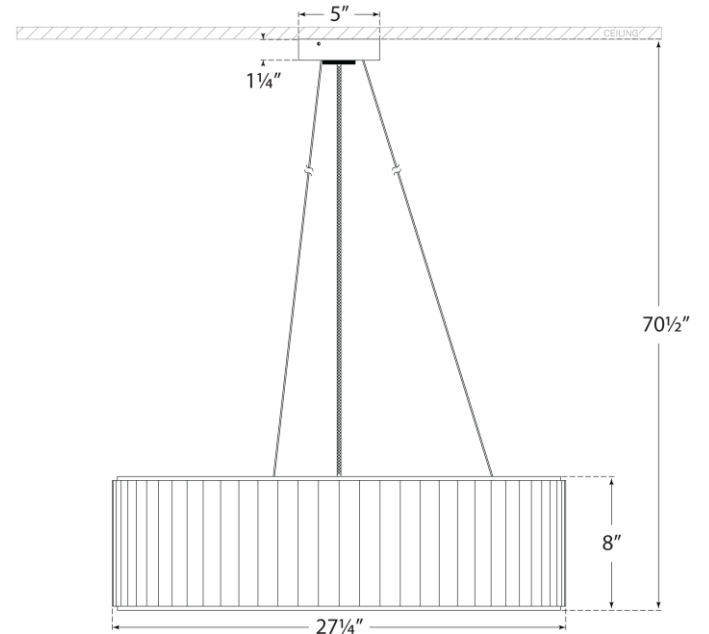

TEAR SHEET

Palati Large Hanging Shade

Item # S 5440BZ-L

Designer: Ian K. Fowler

O/A Height: 23" - 135"

Fixture Height: 7.75"

Min. Custom Height: 23"

Width: 28"

Canopy: 5" Round

Finishes: BZ, HAB, PN

Shade Treatments: L

Socket: 4 - E26 Keyless

Wattage: 4 - 40 A19

Weight: 20 Pounds

Note: Height Not Adjustable After Installation

Front View