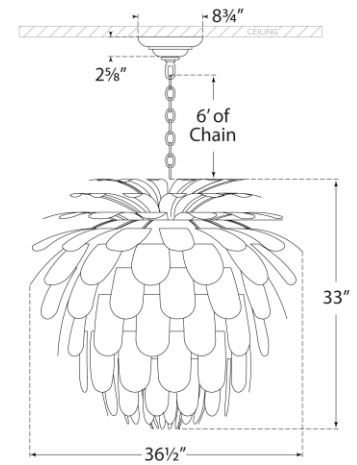

## Cynara Grande Chandelier

Item # CHC 5158G

Designer: Chapman & Myers

Height: 33"

Width: 36.5"

Canopy: 8.75" Round

Finishes: BSL, G, MBK/G, WHT/G

Socket: 6 - E12 Candelabra

Wattage: 6 - 40 C11

Weight: 38 Pounds

©EFC DESIGNS

Top View

Side View