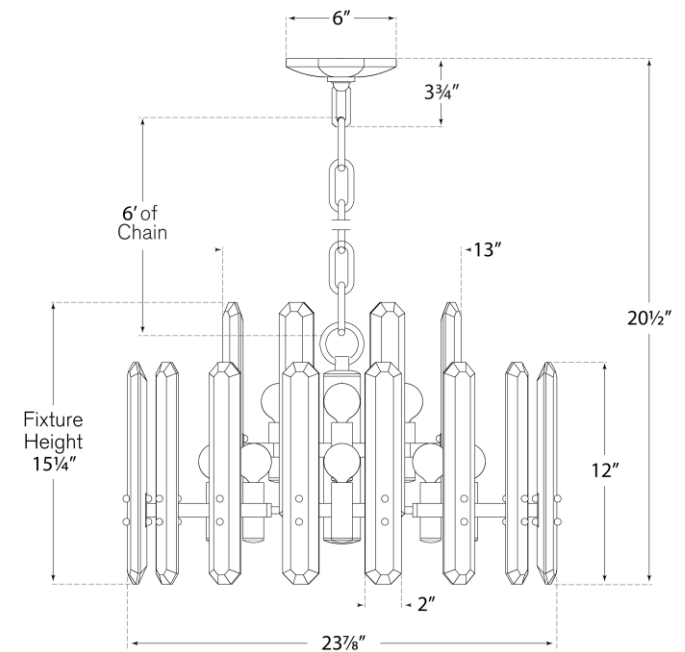

TEAR SHEET

Bonnington Chandelier

Item # ARN 5124HAB-CG

Designer: AERIN

Height: 15.25"

Width: 24.25"

Canopy: 6" Octagon

Finishes: HAB, PN

Trim Options: ALB, CG

Socket: 12 - E12 Candelabra

Wattage: 12 - 60 C11

Weight: 40 Pounds

ARN5124