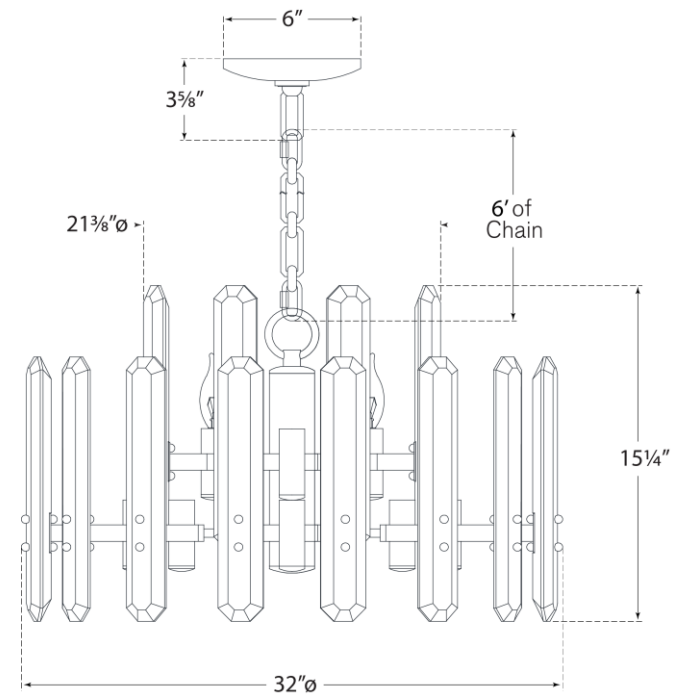

TEAR SHEET

Bonnington Large Chandelier

Item # ARN 5125HAB-CG

Designer: AERIN

Height: 15.25"

Width: 32"

Canopy: 6" Octagonal

Finishes: HAB, PN

Trim Options: ALB, CG

Socket: 18 - E12 Candelabra

Wattage: 18 - 40 C11

Weight: 73 Pounds

ARN5125