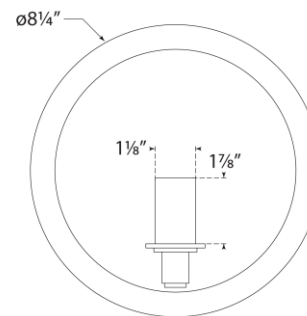

TEAR SHEET

Leeds Small Round Sconce

Item # CS 2605IVO

Designer: Christopher Spitzmiller

Height: 8.25"

Width: 8.25"

Extension: 3.75"

Backplate: 4.5" Round

Finishes: CGD, IVO, OSB, SHG

Socket: E12 Candelabra

Wattage: 40 C11

Weight: 3 Pounds

Note: Reactive Ceramic Glazes Will Vary in Color and Texture

Top View

Front View

Side View