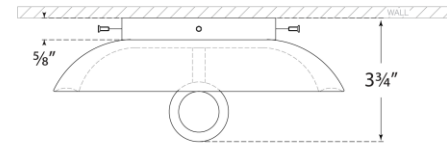

TEAR SHEET

Leeds Small Round Sconce

Item # CS 2605IVO

Designer: Christopher Spitzmiller

Height: 8.25"

Width: 8.25"

Extension: 3.75"

Backplate: 4.5" Round

Finishes: CGD, IVO, OSB, SHG

Socket: E12 Candelabra

Wattage: 40 C11

Weight: 3 Pounds

Note: Reactive Ceramic Glazes Will Vary in Color and Texture

Top View

Front View

Side View