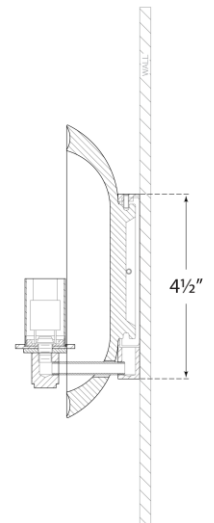

TEAR SHEET

Leeds Small Round Sconce

Item # CS 2605IVO

Designer: Christopher Spitzmiller

Height: 8.25"

Width: 8.25"

Extension: 3.75"

Backplate: 4.5" Round

Finishes: CGD, IVO, OSB, SHG

Socket: E12 Candelabra

Wattage: 40 C11

Weight: 3 Pounds

Note: Reactive Ceramic Glazes Will Vary in Color and Texture

Top View

Front View

Side View