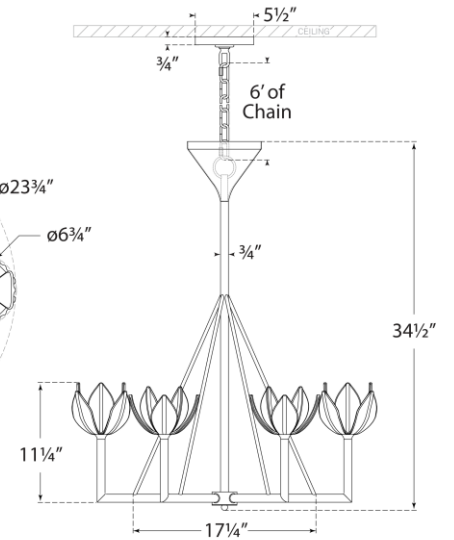

TEAR SHEET

Alberto Small Single Tier Chandelier

Item # JN 5003AGL

Designer: Julie Neill

Height: 34.5"

Width: 30"

Canopy: 5.5" Round

Finishes: AB, ABL, AGL, BSL, PW

Socket: 6 - E12 Candelabra

Wattage: 6 - 60 G16.5

Weight: 19 Pounds

Top View

Front View