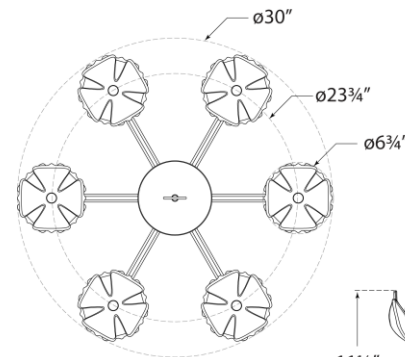

TEAR SHEET

Alberto Small Single Tier Chandelier

Item # JN 5003AGL

Designer: Julie Neill

Height: 34.5"

Width: 30"

Canopy: 5.5" Round

Finishes: AB, ABL, AGL, BSL, PW

Socket: 6 - E12 Candelabra

Wattage: 6 - 60 G16.5

Weight: 19 Pounds

Top View

Front View