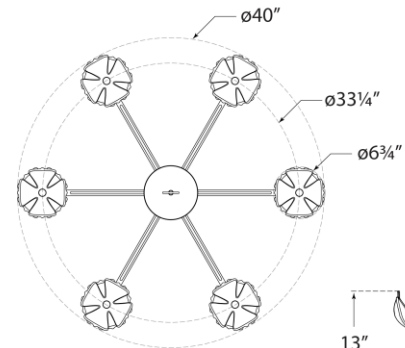

TEAR SHEET

Alberto Large Single Tier Chandelier

Item # JN 5004AGL

Designer: Julie Neill

Height: 46.75"

Width: 40"

Canopy: 5.5" Round

Finishes: ABL, AGL, BSL, PW

Socket: 6 - E12 Candelabra

Wattage: 6 - 60 G16.5

Weight: 22 Pounds

Top View

Front View