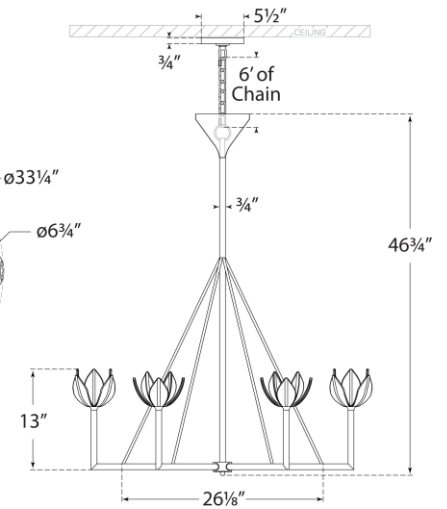

TEAR SHEET

Alberto Large Single Tier Chandelier

Item # JN 5004AGL

Designer: Julie Neill

Height: 46.75"

Width: 40"

Canopy: 5.5" Round

Finishes: ABL, AGL, BSL, PW

Socket: 6 - E12 Candelabra

Wattage: 6 - 60 G16.5

Weight: 22 Pounds

Top View

Front View