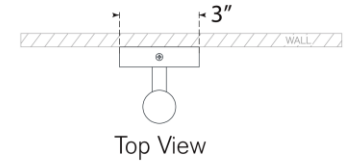

TEAR SHEET

Rousseau Small Bath Sconce

Item # KW 2280AB-EC

Designer: Kelly Wearstler

Height: 14"

Width: 3"

Extension: 3"

Backplate: 3" x 5" Oval

Finishes: AB, BZ, PN

Glass Options: CG, EC, ECG, SG

Socket: Dedicated LED

Wattage: 6w (700lm)

Weight: 3 Pounds

Note: Requires Smaller Outlet Box

Top View

Side View