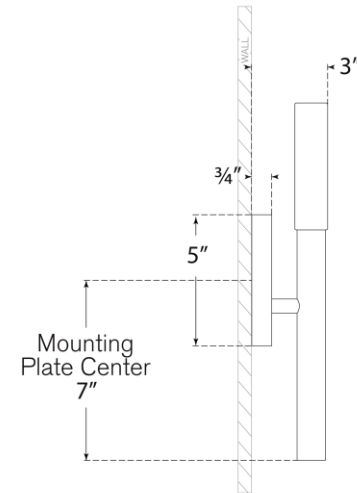

TEAR SHEET

Rousseau Small Bath Sconce

Item # KW 2280AB-EC

Designer: Kelly Wearstler

Height: 14"

Width: 3"

Extension: 3"

Backplate: 3" x 5" Oval

Finishes: AB, BZ, PN

Glass Options: CG, EC, ECG, SG

Socket: Dedicated LED

Wattage: 6w (700lm)

Weight: 3 Pounds

Note: Requires Smaller Outlet Box

Top View

Side View

Front View