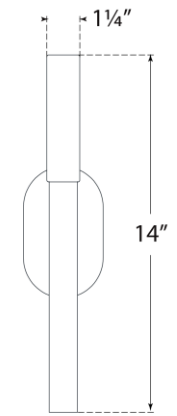

TEAR SHEET

Rousseau Small Bath Sconce

Item # KW 2280AB-EC

Designer: Kelly Wearstler

Height: 14"

Width: 3"

Extension: 3"

Backplate: 3" x 5" Oval

Finishes: AB, BZ, PN

Glass Options: CG, EC, ECG, SG

Socket: Dedicated LED

Wattage: 6w (700lm)

Weight: 3 Pounds

Note: Requires Smaller Outlet Box

Top View

Side View

Front View