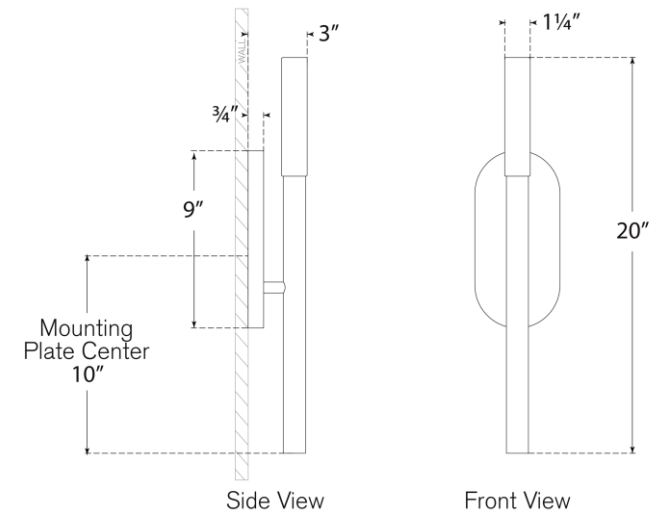

TEAR SHEET

Rousseau Medium Bath Sconce

Item # KW 2281AB-EC

Designer: Kelly Wearstler

Height: 20"

Width: 4.25"

Extension: 3"

Backplate: 4.25" x 9" Oval

Finishes: AB, BZ, PN

Glass Options: CG, EC, ECG, SG

Socket: Dedicated LED

Wattage: 6w (700lm)

Weight: 5 Pounds

Top View

Side View

Front View