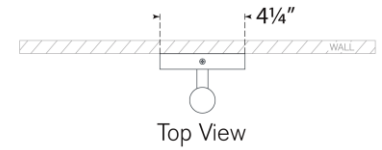

TEAR SHEET

Rousseau Medium Bath Sconce

Item # KW 2281AB-EC

Designer: Kelly Wearstler

Height: 20"

Width: 4.25"

Extension: 3"

Backplate: 4.25" x 9" Oval

Finishes: AB, BZ, PN

Glass Options: CG, EC, ECG, SG

Socket: Dedicated LED

Wattage: 6w (700lm)

Weight: 5 Pounds

Top View

Side View

Front View