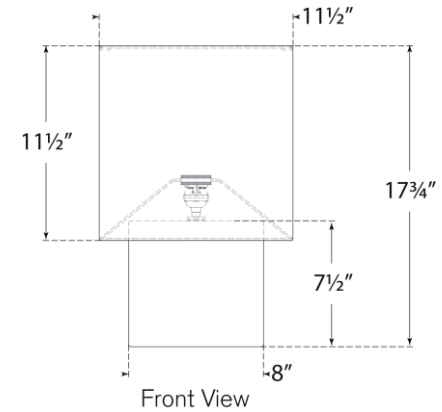

TEAR SHEET

Pari Small Square Table Lamp

Item # KW 3676ACO-L

Designer: Kelly Wearstler

Height: 17.75"

Width: 11.5"

Base: 8" Square

Finishes: ACO, CLB, IVO, SBM

Shade Treatments: L

Shade Details: 11.5" x 11.5" x 11.5"

Socket: E26 Keyless w/ Line Switch

Wattage: 75 A19

Weight: 10 Pounds

Note: Reactive Ceramic Glazes Will Vary in Color and Texture

Top View