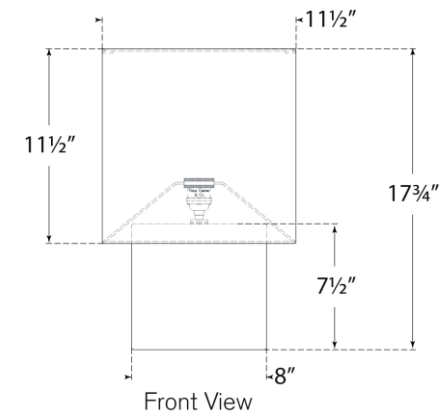

### Pari Small Square Table Lamp

Item # KW 3676CLB-L

Designer: Kelly Wearstler

Height: 17.75"

Width: 11.5"

Base: 8" Square

Finishes: ACO, CLB, IVO, SBM

Shade Treatments: L

Shade Details: 11.5" x 11.5" x 11.5"

Socket: E26 Keyless w/ Line Switch

Wattage: 75 A19

Weight: 10 Pounds

Note: Reactive Ceramic Glazes Will Vary in Color and Texture

Top View